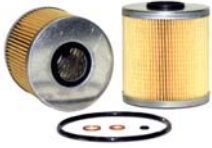

QUICKCHANGE CROSS REFERENCE TABLES

J-213

MICROLITE OIL ELEMENT

FITS:BMW ENGINES
REPLACE:BMW:11421709514
OD:82MM
ID:28MM
H:88MM

J-214

MICROLITE OIL ELEMENT