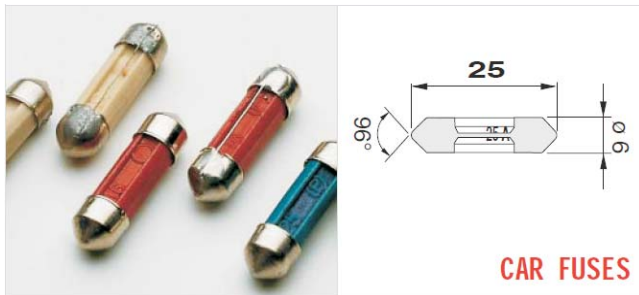

EUROPEAN Fuse Serie 31. 36V
CERAMIC/STEATIT. **DIN**

CAR FUSES

PARTS NO.	Rated Current IN(A)	Color
21-21.5-31-08	8A	WHITE
21-21.5-31-15	15/16A	RED
21-21.5-31-30	25/30A	BLUE

STRIP-FUSES

FOR DIESEL VEHICLES