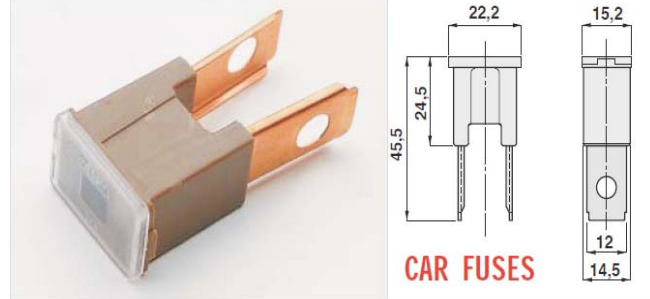

LINKFuse Series 71.MALE

32V

PARTS NO.	Rated Current IN(A)	Color
21-21.5-71-20	20A	NATURAL
21-21.5-71-30	30A	PINK
21-21.5-71-40	40A	GREEN
21-21.5-71-50	50A	RED
21-21.5-71-60	60A	YELLOW
21-21.5-71-70	70A	BROWN
21-21.5-71-80	80A	BLACK
21-21.5-71-100	100A	BLUE
21-21.5-71-120	120A	GREY

FUSES FOR JAPANESE & OTHER VEHICLES

Daewoo, Daihatsu, Ford, Honda, Hyundai, Kia, Land Rover, Mazda, Mitsubishi, Nissan, Opel, Rover, Ssang Yong, Subaru, Suzuki, Toyota and other models