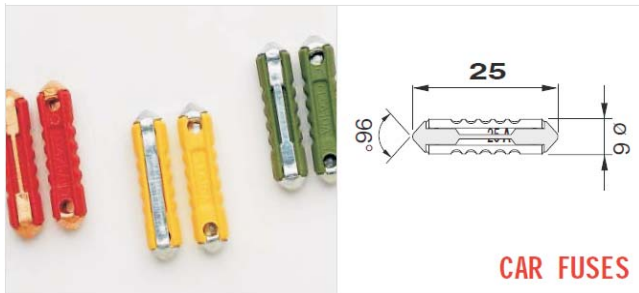

EUROPEAN Fuse Serie 32. 36V
THERMOPLASTIC. **BNA-709**

CAR FUSES

PARTS NO.	Rated Current IN(A)	Color
21-21.5-32-05	5A	VOILET
21-21.5-32-08	8A	BLUE
21-21.5-32-10	10A	GREEN
21-21.5-32-16	16A	YELLOW
21-21.5-32-25	25A	RED