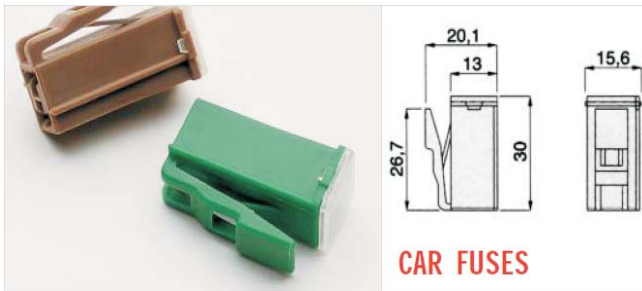

LinkFus Serie 74.MINI CLIP FEMALE 32V

CAR FUSES

PARTS NO.	Rated Current IN(A)	Color
21-21.5-74-25	20A	BROWN
21-21.5-74-30	30A	GREEN