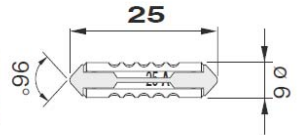

EUROPEAN Fuse Serie 30. 36V
THERMOPLASTIC.**DIN-72581**

CAR FUSES

PARTS NO.	Rated Current IN(A)	Color
■ 21-21.5-30-05	5A	YELLOW
■ 21-21.5-30-08	8A	WHITE
■ 21-21.5-30-16	16A	RED
■ 21-21.5-30-25	25A	BLUE