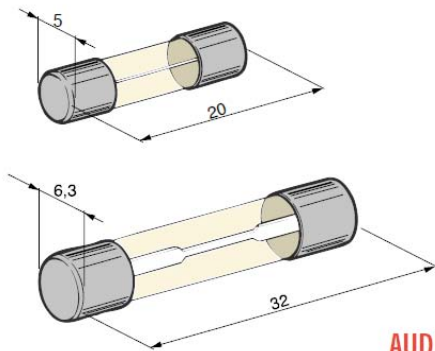

FUSES FOR AUDIO

GLASS Fuse Serie 26 and 35

AUDIO CAR FUSES

PARTS NO. 5x12	Rated Current IN(A)	PARTS NO. 6,3x32
21-21.5-26-250	250mA	21-21.5-35-250
21-21.5-26-500	500mA	21-21.5-35-500
21-21.5-26-01	1A	21-21.5-35-01
21-21.5-26-02	2A	21-21.5-35-02
21-21.5-26-03	3A	21-21.5-35-03
21-21.5-26-04	4A	21-21.5-35-04
21-21.5-26-05	5A	21-21.5-35-05
21-21.5-26-06	6A	21-21.5-35-06
21-21.5-26-08	8A	21-21.5-35-08
21-21.5-26-10	10A	21-21.5-35-10