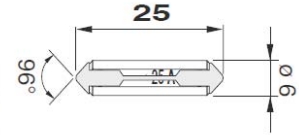

EUROPEAN Fuse Serie 29. 36V
CERAMIC/STEATIT.**DIN**

CAR FUSES

PARTS NO.	Rated Current IN(A)	Color
■ 21-21.5-29-05	5A	YELLOW
■ 21-21.5-29-08	8A	WHITE
■ 21-21.5-29-16	16A	RED
■ 21-21.5-29-25	25A	BLUE