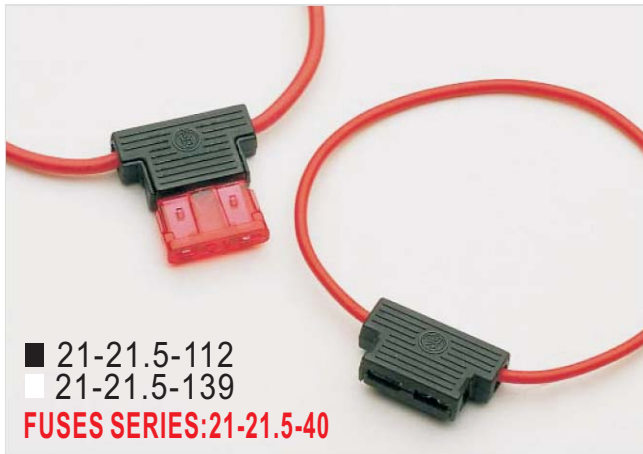

Body material: PVC
 Water resistant type

21-21.5-111-B
FUSES SERIES:21-21.5-45

Body material: P. V. C.
Water resistant type

21-21.5-114
FUSES SERIES:21-21.5-40

Body material: P. V. C.
Water resistant type