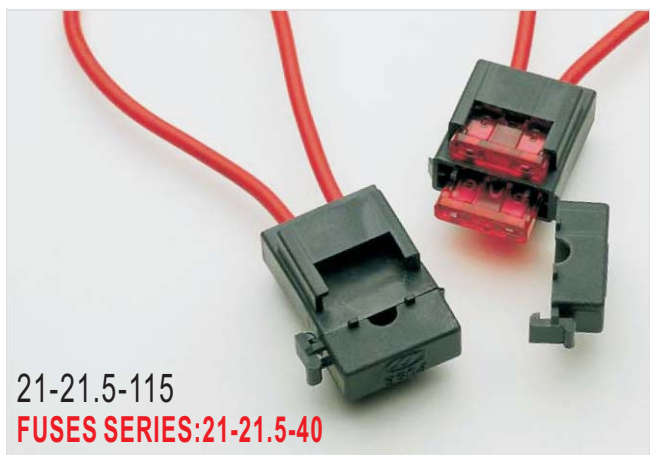

■ 21-21.5-112
□ 21-21.5-139
FUSES SERIES:21-21.5-40

Body material: nylon

21-21.5-114-B
FUSES SERIES:21-21.5-40

Body material: P. V. C.
Water resistant type

21-21.5-113
FUSES SERIES:21-21.5-40

Body material: nylon with glass fiber
Heavy duty type