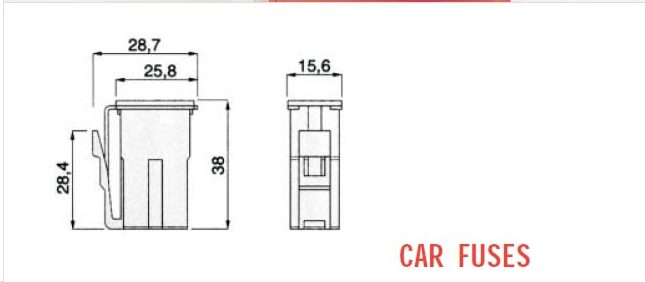

LINKFuse Serie 78.CLIP FEMALE 32V

CAR FUSES

PARTS NO.	Rated Current IN(A)	Color
■ 21-21.5-78-45	45A	RED
■ 21-21.5-78-65	65A	BLACK
■ 21-21.5-78-75	75A	GREY