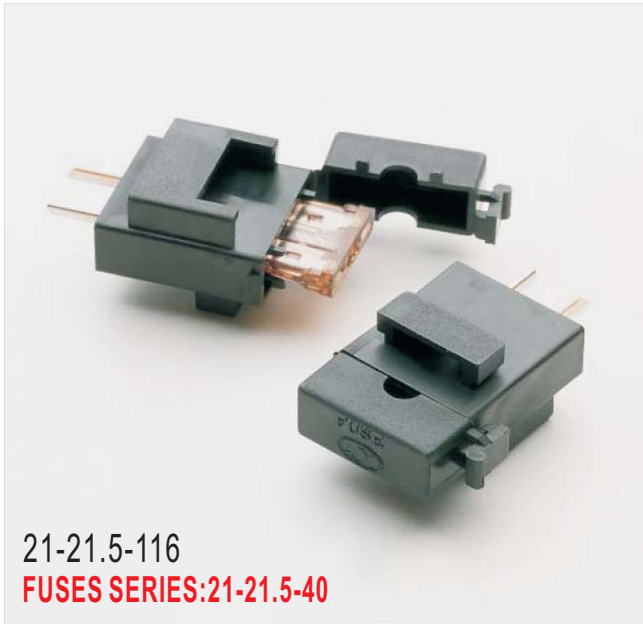

21-21.5-116
FUSES SERIES:21-21.5-40

Body material: nylon
Interlock for multiple mounting