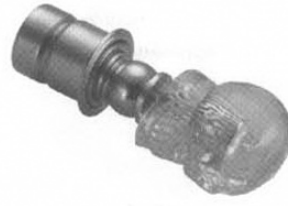

CL605P 12V

Description:
Cigarette Lighter Plug With
LED
Application:
Universal

CL602P 12V

Description:
Cigarette Lighter Plug With
LED
Application:
Universal

CL606P 12V

Description:
Illuminated Cigarette Lighter
Plug
Application:
Universal

CL603P 12V

Description:
Cigarette Lighter Plug With
LED
Application:
Universal

CL607P 12V

Description:
Cigarette Lighter Plug With
LED
Application:
Universal

CIGARETTE LIGHTER

CL616P 12V

Description:
Cigarette Lighter Plug
Red/Blue/Green/Silver
Application:
Universal

CL620P 12V

Description:
Cigarette Lighter Plug
Application:
Universal

CL617P 12V

Description:
Cigarette Lighter Plug With
LED
Application:
Universal

CL618P 12V

Description:
Cigarette Lighter Plug
Application:
Universal