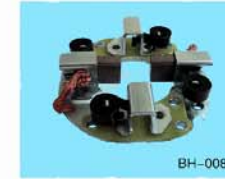

BH-007-2

Spec: 8.8x17.5x13