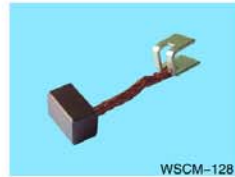

WSCM-127

8222
Brush
12 Volt
For:
NippondensoDD Starters
Used On:
(1989-86) Isuzu,John Deere,Kohler
Dimensions:
6mm T x 8mm W x 10mm L x 30mm LL