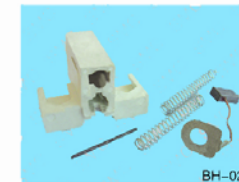

202
For:
Ford 2G Series IR/EF Alternators
Replaces:
Ford E43Z-10320-A, GC-402

BH-028

Spec: 7.5x4x12