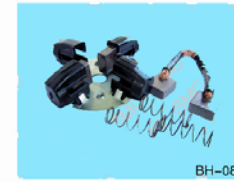

Brush Holder Assy
Use for: Automotive starter

BH-086

Spec: 8x19x18