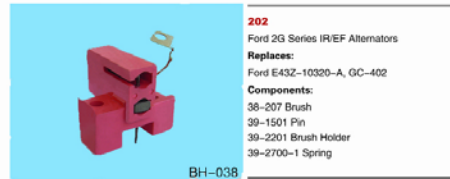

BH-037

Spec: 6x5x22