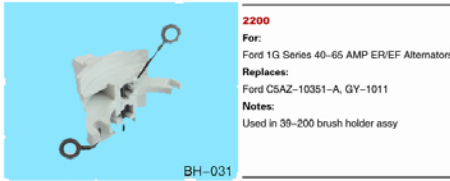

BH-030

Spec: 10x25x22

Spec: 5x12x11.5 BH-015-2

BRUSH HOLDER

EXPERTISE LEAD EXCELLENCE
Temco

2200
For:
 Ford 1G Series 40-65 AMP IRE/EF Alternators
Replaces:
 Ford C5AZ-10351-A, QY-1011
Notes:
 Used in 39-200 brush holder assy