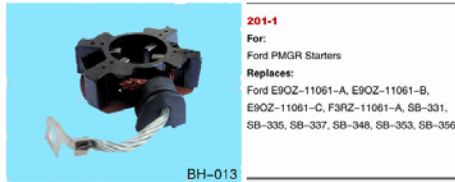

201-1
For:
Ford PMGR Starters
Replaces:
Ford E9OZ-11061-A, E9OZ-11061-B, E9OZ-11061-C, F3RZ-11061-A, SB-331, SB-335, SB-337, SB-348, SB-353, SB-356

BH-013

Spec: 4.5x16x14