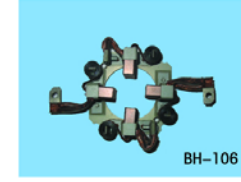

BRUSH HOLDER

Spec: 4.5x17x18

Spec: 9.5x38x21

Spec: 9 x 18 x 22

Spec: 8x25x20

Spec: 9x20x25

Spec: 7x16x15

Spec: 7x16x15

Spec: 7x12x17

Spec: 7x11x16

9200
For:
Lucas M50, M127 Series DD Starters
Used On:
Allis-Chalmers, Ford Tractor, JCB

8104
For:
Hitachi 12 Volt DD Starters
Used On:
(1986-76) Isuzu, Opel, Komatsu, Nissan Lift Truck, Teledyne Continental, Yanmar
Unit Nos:
Hitachi S114-146, S114-184, S114-202A

8105/8110/462
For:
Hitachi 12 Volt DD, OSGR Starters
Used On:
(1994-70) Honda, Nissan, Ishikawajima, Isuzu, Onan, Toyota, Yanmar

BRUSH HOLDER

Spec: 8.8x19.2x13

Spec: 7x16x15

Spec: 7x11x10

Spec: 9.5x39.5x27

Spec: 10X30X20 正转

Spec: 10X30X20 反转

W-740 W-3190

Brush Holder
Use for: Valco PMGR Starters

Spec: 10X25X23

Spec: 4.5X13X13

Spec: 4.5X12X12.5

Spec: 8X25X18