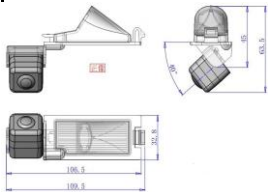

DODGE

CALIBER	plastic	DOG242	$4.52	$7.16	TV Lines: 480/1000 Water-proof Index: IP68 Minimum Illumination: 0.5/0.1 Lux View Angle: 170° Image sensor:PC7090/PC1089/SONYCCD

CHRYSLER