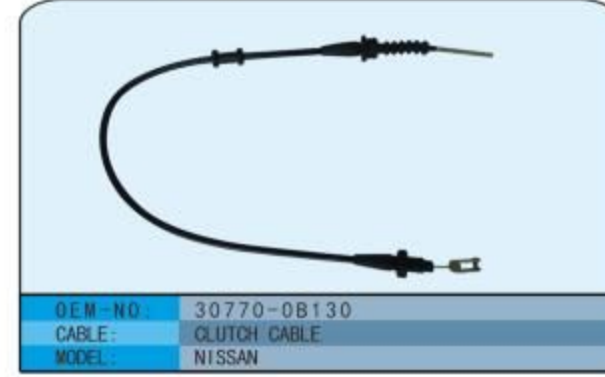

OEM-NO: 41510-02010  
CABLE: CLUTCH CABLE  
MODEL: HYUNDAI

OEM-NO: 437704B300  
CABLE: GEAR SHIFT CABLE  
MODEL: HYUNDAI

OEM-NO: 327404E000  
CABLE: ACCELERATOR  
MODEL: HYUNDAI

OEM-NO: 4151007920  
CABLE: CLUTCH CABLE  
MODEL: HYUNDAI