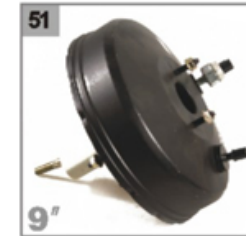

48
9"
XL No. XL161ZL
OEM 44610-60080
DESCRIPTION JEEP/LAND FJ60 CRUISER/TOYOTA

AUTO VACUUM BOOSTER

49
10"
XL No. XL164ZL
OEM 44610-38080
DESCRIPTION 2LQUALIS/TOYOTA

50
7+8"
XL No. XL168ZL
OEM 44610-38071
DESCRIPTION 44610-38051