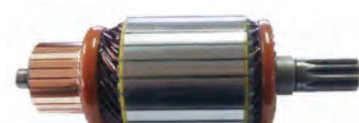

AR-MI023

ORME: IM3041-SHORT

SLOTS	25	L	151.00mm
SPLINES	9T	O.D.	53.50mm
VOLTAGE	12V	SHAFT O.D.	15.00mm/9.00mm

REPLACING	-
SERVICING	-
APPLICATION	-