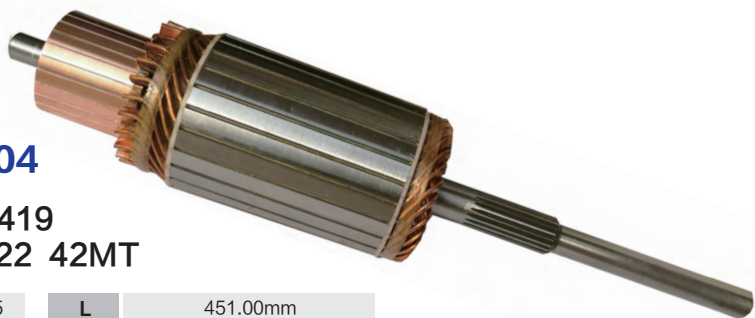

AR-DE004

ORME: IM419
WAI: 61-122 42MT

SLOTS	25	L	451.00mm
SPLINES	19	O.D.	84.00mm
VOLTAGE	12V	SHAFT O.D.	15.80mm/14.20mm

REPLACING	DELCO/FORD: 1887989 1987989
SERVICING	10478802 10478803 10478824 10478894 1990337 1990348 1990349 1990352 1990354 1990358 1990363 1990365 1990374 1990375 1990377 1990379
APPLICATION	DELCO/FORD 42MT