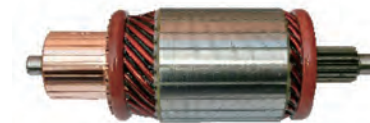

AR-MI002

ORME: IM3039 WAI: 61-8311

SLOTS	23	L	170.00mm
SPLINES	13	O.D.	53.70mm
VOLTAGE	12V	SHAFT O.D.	9.00mm/10.00mm

REPLACING	F4PU1100AB F4TZ11005A SM461 F004PU1100AB F4PU1100AB
SERVICING	M8T50071 M8T50171
APPLICATION	MITSUBISHI DELCO/FORD