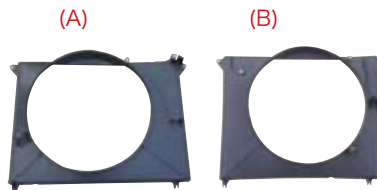

GL-026-053
风扇罩(汽油版/柴油版)
FAN SHROUD(PETROL/DIESEL)