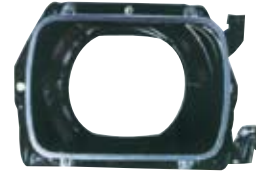

GL-04-002
前大灯支架
HEAD LAMP BRACKET'93
DEPO:213-1712
OEM:L 8-94434-558 R 8-94434-557