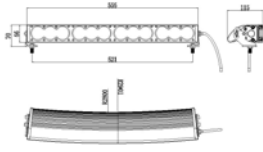

FK-88XW SIZE

EXPERTISE LEAD EXCELLENCE

TEMACO