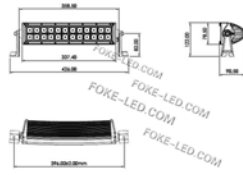

LSBCC 3D 240W MIX

LSBCC 3D 288W MIX

master graph

EXPERTISE LEAD EXCELLENCE

Temaco

图:
1. 安装孔距尺寸并孔距位置图
2. 安装孔距尺寸并孔距位置图

EXPERTISE LEAD EXCELLENCE

Temco