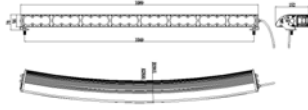

FK-88XW SIZE

EXPERTISE LEAD EXCELLENCE

TEMACO