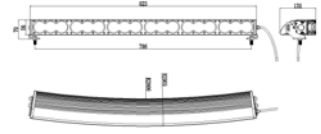

FK-88XW SIZE

EXPERTISE LEAD EXCELLENCE

TEMACO