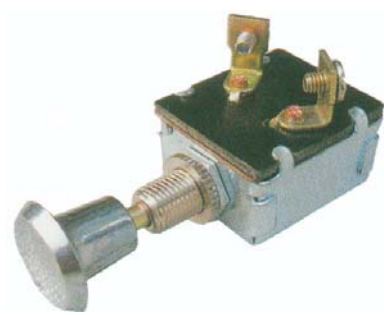

Head Lamp Switch

Brass Screw
 Terminals
 P/NO-581600

Head Lamp Switch

G.3961 3P
 4Screw Terminals

Push Pull Switch

12V 6A 2Terminals
 5/16 LONG

Head Lamp Switch

G 2867.V.FL-733
 6V 25A 12V 15A
 Mounts Through
 5/8 Holf

Rush Button Starter
 Horn Switch

G 3P 3 Lrating
 6V DC@25A
 12V DC@15A

Universal starter switch
G2876 VFL-733
6V 25A 12V 15A
Mounts Through
5/8 hole

Head Lamp Switch
JK-105A 1P

Head Lamp Switch
JK-105A 1P

Push Pull Switch
ON-Off
12V 16A

Push Pull Switch
ON-Off
12V 16A

Heavy duty push-
pull switch
V.F.SW-101
G1820
75A

Head Lamp Switch

Head Lamp Switch

Head Lamp Switch
Universal
2 Screw Terminals
2P

Head Lamp Switch
Universal with 30A
fuse
V.F HS-69

Head Lamp Switch
2P

Head Lamp Switch

Head Lamp Switch
G3961 3P
4Screw Terminals
off-on-on
1-1/4long

Head Lamp Switch
3P

Head Lamp Switch
Universal with 30A
fuse
V.F HS-69

Universal Starter
Switch

Starter Switch
Universal
Jk260