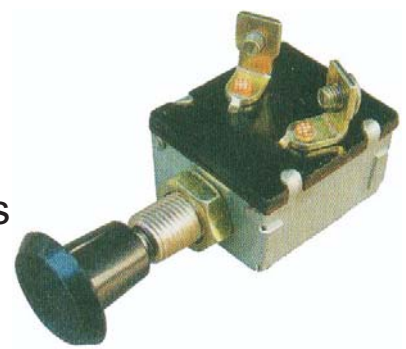

Head lamp switch
Jk107A 2p

Head lamp switch
Jk107 2p

Head lamp switch
Jk106 1p

Head lamp switch
Jk106D 1p

Head lamp switch
Jk106 1p

Head lamp switch
With 30AMP fuse
V.F.HS-69
LS-202

Head lamp switch
with 30AMP fuse
V.F.HS-68
LS-202A

Head lamp switch
with 30AMP fuse
V.F.HS-68
LS-202A

Head lamp switch
Rush-Pull
5 Screw Terminals

Head lamp switch
3P
LS-202A

Head lamp switch
Rush-Pull
5 Screw Terminals

Head lamp switch
JK108C 3P

Head lamp switch

Head lamp switch
Push-Pull

Head lamp switch
2 Screw Terminals

Head lamp switch
2 Screw Terminals
2P

Head Lamp Switch

Head Lamp Switch

Jk303 3P

Head Lamp Switch

5Screw Terminals
 4P
 Off-On-On-On

Head Lamp Switch

Brass Screw
 Terminals
 P/NO-581600

Head Lamp Switch

G.3961 3P
 4Screw Terminals

Push Pull Switch

12V 6A 2Terminals
 5/16 LONG

Head Lamp Switch

G 2867.V.FL-733
 6V 25A 12V 15A
 Mounts Through
 5/8 Holf