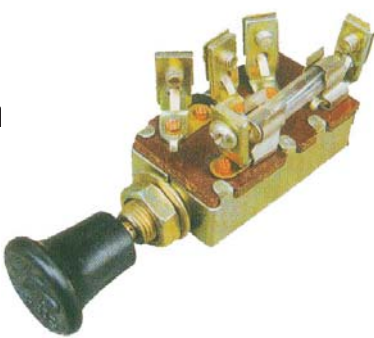

Head lamp switch
Jk108 3p

Head lamp switch
Jk108A 3p

Head lamp switch
Jk108B 3p

Head lamp switch
Jk108D 3p

Head lamp switch
Jk108A 3p

Head lamp switch
Jk107D 2p

Head lamp switch
Jk107B 2p

Head lamp switch
Jk107A 2p

Head lamp switch
Jk107A 2p

Head lamp switch
Jk107 2p

Head lamp switch
Jk106 1p

Head lamp switch
Jk106D 1p

Head lamp switch
Jk106 1p

Head lamp switch
With 30AMP fuse
V.F.HS-69
LS-202

Head lamp switch
with 30AMP fuse
V.F.HS-68
LS-202A

Head lamp switch
with 30AMP fuse
V.F.HS-68
LS-202A

Head lamp switch
Rush-Pull
5 Screw Terminals

Head lamp switch
3P
LS-202A

Head lamp switch
Rush-Pull
5 Screw Terminals

Head lamp switch
JK108C 3P

Head lamp switch

Head Lamp Switch

Brass Screw
 Terminals
 P/NO-581600

Head Lamp Switch

G.3961 3P
 4Screw Terminals

Push Pull Switch

12V 6A 2Terminals
 5/16 LONG

Head Lamp Switch

G 2867.V.FL-733
 6V 25A 12V 15A
 Mounts Through
 5/8 Holf