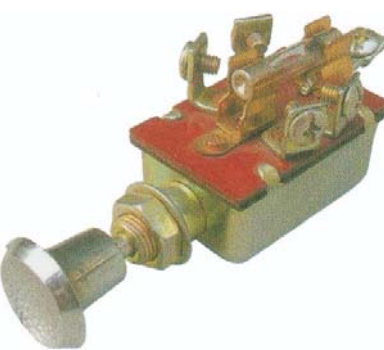

Rush Button Starter
 Horn Switch

G 3P 3 Lrating
 6V DC@25A
 12V DC@15A

Universal starter switch
G2876 VFL-733
6V 25A 12V 15A
Mounts Through
5/8 hole

Head Lamp Switch
JK-105A 1P

Head Lamp Switch
JK-105A 1P

Push Pull Switch
ON-Off
12V 16A

Push Pull Switch
ON-Off
12V 16A

Heavy duty push-
pull switch
V.F.SW-101
G1820
75A

Head Lamp Switch

Head Lamp Switch

Head Lamp Switch
Universal
2 Screw Terminals
2P

Head Lamp Switch
Universal with 30A
fuse
V.F HS-69

Head Lamp Switch
2P

Head Lamp Switch

Head Lamp Switch
G3961 3P
4Screw Terminals
off-on-on
1-1/4long

Head Lamp Switch
3P

Head Lamp Switch
Universal with 30A
fuse
V.F HS-69

Universal Starter
Switch

Starter Switch
Universal
Jk260

Stop Switch
For ford truck

Push Switch
on-off 12V 16A
Universal 8mm

Push Switch
on-off 12V 16A
Universal 8mm

Toggle Switch

Toggle Switch