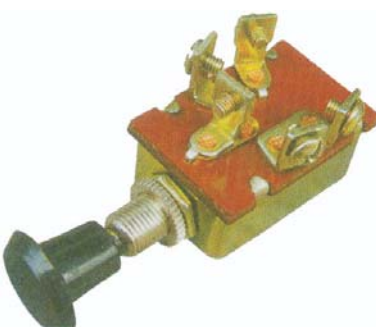

Head lamp switch
Jk108 3p

Head lamp switch
Jk108A 3p

Head lamp switch
Jk108B 3p

Head lamp switch
Jk108D 3p

Head lamp switch
Jk108A 3p

Head lamp switch
Jk107D 2p

Head lamp switch
Jk107B 2p

Head lamp switch
Jk107A 2p

Head lamp switch
Jk107A 2p

Head lamp switch
Jk107 2p

Head lamp switch
Jk106 1p

Head lamp switch
Jk106D 1p

Head lamp switch
Jk106 1p

Head lamp switch
With 30AMP fuse
V.F.HS-69
LS-202

Head lamp switch
with 30AMP fuse
V.F.HS-68
LS-202A

Head lamp switch
with 30AMP fuse
V.F.HS-68
LS-202A

Head lamp switch
Rush-Pull
5 Screw Terminals

Head lamp switch
3P
LS-202A

Head lamp switch
Rush-Pull
5 Screw Terminals

Head lamp switch
JK108C 3P

Head lamp switch

Head lamp switch
Push-Pull

Head lamp switch
2 Screw Terminals

Head lamp switch
2 Screw Terminals
2P

Head Lamp Switch

Head Lamp Switch

Jk303 3P

Head Lamp Switch

5Screw Terminals
 4P
 Off-On-On-On