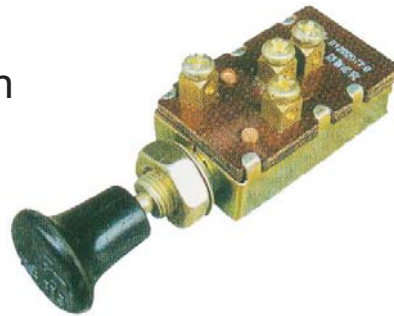

Head lamp switch
Jk108 3p

Head lamp switch
Jk108A 3p

Head lamp switch
Jk108B 3p

Head lamp switch
Jk108D 3p

Head lamp switch
Jk108A 3p

Head lamp switch
Jk107D 2p

Head lamp switch
Jk107B 2p

Head lamp switch
Jk107A 2p

Head lamp switch
Jk107A 2p

Head lamp switch
Jk107 2p

Head lamp switch
Jk106 1p

Head lamp switch
Jk106D 1p

Head lamp switch
Jk106 1p

Head lamp switch
With 30AMP fuse
V.F.HS-69
LS-202

Head lamp switch
with 30AMP fuse
V.F.HS-68
LS-202A

Head lamp switch
with 30AMP fuse
V.F.HS-68
LS-202A

Head lamp switch
Rush-Pull
5 Screw Terminals

Head lamp switch
3P
LS-202A

Head lamp switch
Rush-Pull
5 Screw Terminals

Head lamp switch
JK108C 3P

Head lamp switch

Head Lamp Switch

Brass Screw
 Terminals
 P/NO-581600

Head Lamp Switch

G.3961 3P
 4Screw Terminals

Push Pull Switch

12V 6A 2Terminals
 5/16 LONG

Head Lamp Switch

G 2867.V.FL-733
 6V 25A 12V 15A
 Mounts Through
 5/8 Holf