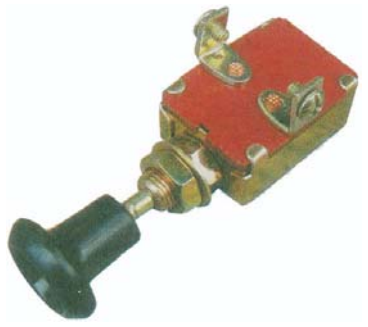

Head lamp switch
Jk107A 2p

Head lamp switch
Jk107 2p

Head lamp switch
Jk106 1p

Head lamp switch
Jk106D 1p

Head lamp switch
Jk106 1p

Head lamp switch
With 30AMP fuse
V.F.HS-69
LS-202

Head lamp switch
with 30AMP fuse
V.F.HS-68
LS-202A

Head lamp switch
with 30AMP fuse
V.F.HS-68
LS-202A

Head lamp switch
Rush-Pull
5 Screw Terminals

Head lamp switch
3P
LS-202A

Head lamp switch
Rush-Pull
5 Screw Terminals

Head lamp switch
JK108C 3P

Head lamp switch

Head lamp switch
Push-Pull

Head lamp switch
2 Screw Terminals

Head lamp switch
2 Screw Terminals
2P

Head Lamp Switch

Head Lamp Switch

Jk303 3P

Head Lamp Switch

5Screw Terminals
 4P
 Off-On-On-On

Head Lamp Switch

Brass Screw
 Terminals
 P/NO-581600

Head Lamp Switch

G.3961 3P
 4Screw Terminals

Push Pull Switch

12V 6A 2Terminals
 5/16 LONG

Head Lamp Switch

G 2867.V.FL-733
 6V 25A 12V 15A
 Mounts Through
 5/8 Holf