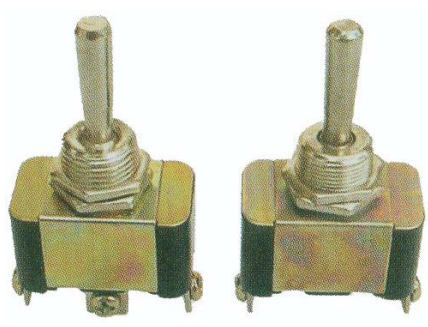

Push Pull Switch
ON-Off
12V 16A

Push Pull Switch
ON-Off
12V 16A

Heavy duty push-
pull switch
V.F.SW-101
G1820
75A

Head Lamp Switch

Head Lamp Switch

Head Lamp Switch
Universal
2 Screw Terminals
2P

Head Lamp Switch
Universal with 30A
fuse
V.F HS-69

Head Lamp Switch
2P

Head Lamp Switch

Head Lamp Switch
G3961 3P
4Screw Terminals
off-on-on
1-1/4long

Head Lamp Switch
3P

Head Lamp Switch
Universal with 30A
fuse
V.F HS-69

Universal Starter
Switch

Starter Switch
Universal
Jk260

Stop Switch
For ford truck

Push Switch
on-off 12V 16A
Universal 8mm

Push Switch
on-off 12V 16A
Universal 8mm

Toggle Switch

Toggle Switch