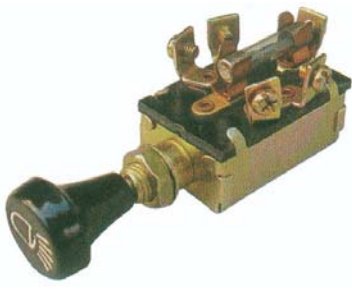

Head Lamp Switch

Brass Screw
 Terminals
 P/NO-581600

Head Lamp Switch

G.3961 3P
 4Screw Terminals

Push Pull Switch

12V 6A 2Terminals
 5/16 LONG

Head Lamp Switch

G 2867.V.FL-733
 6V 25A 12V 15A
 Mounts Through
 5/8 Holf

Rush Button Starter
 Horn Switch

G 3P 3 Lrating
 6V DC@25A
 12V DC@15A

Universal starter switch
G2876 VFL-733
6V 25A 12V 15A
Mounts Through
5/8 hole

Head Lamp Switch
JK-105A 1P

Head Lamp Switch
JK-105A 1P

Push Pull Switch
ON-Off
12V 16A

Push Pull Switch
ON-Off
12V 16A

Heavy duty push-
pull switch
V.F.SW-101
G1820
75A

Head Lamp Switch

Head Lamp Switch

Head Lamp Switch
Universal
2 Screw Terminals
2P

Head Lamp Switch
Universal with 30A
fuse
V.F HS-69

Head Lamp Switch
2P

Head Lamp Switch

Head Lamp Switch
G3961 3P
4Screw Terminals
off-on-on
1-1/4long

Head Lamp Switch
3P

Head Lamp Switch
Universal with 30A
fuse
V.F HS-69

Universal Starter
Switch

Starter Switch
Universal
Jk260