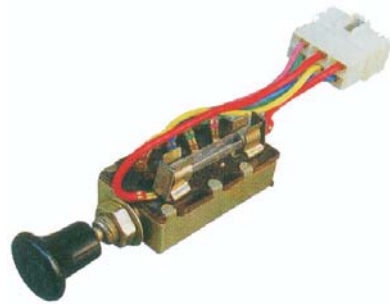

Head lamp switch
Jk107A 2p

Head lamp switch
Jk107 2p

Head lamp switch
Jk106 1p

Head lamp switch
Jk106D 1p

Head lamp switch
Jk106 1p

Head lamp switch
With 30AMP fuse
V.F.HS-69
LS-202

Head lamp switch
with 30AMP fuse
V.F.HS-68
LS-202A

Head lamp switch
with 30AMP fuse
V.F.HS-68
LS-202A

Head lamp switch
Rush-Pull
5 Screw Terminals

Head lamp switch
3P
LS-202A

Head lamp switch
Rush-Pull
5 Screw Terminals

Head lamp switch
JK108C 3P

Head lamp switch

Head lamp switch
Push-Pull

Head lamp switch
2 Screw Terminals

Head lamp switch
2 Screw Terminals
2P

Head Lamp Switch

Head Lamp Switch

Jk303 3P

Head Lamp Switch

5Screw Terminals
 4P
 Off-On-On-On

Head Lamp Switch

Brass Screw
 Terminals
 P/NO-581600

Head Lamp Switch

G.3961 3P
 4Screw Terminals

Push Pull Switch

12V 6A 2Terminals
 5/16 LONG

Head Lamp Switch

G 2867.V.FL-733
 6V 25A 12V 15A
 Mounts Through
 5/8 Holf