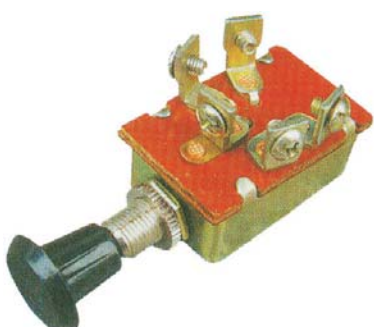

Head lamp switch
Jk108 3p

Head lamp switch
Jk108A 3p

Head lamp switch
Jk108B 3p

Head lamp switch
Jk108D 3p

Head lamp switch
Jk108A 3p

Head lamp switch
Jk107D 2p

Head lamp switch
Jk107B 2p

Head lamp switch
Jk107A 2p

Head lamp switch
Jk107A 2p

Head lamp switch
Jk107 2p

Head lamp switch
Jk106 1p

Head lamp switch
Jk106D 1p

Head lamp switch
Jk106 1p

Head lamp switch
With 30AMP fuse
V.F.HS-69
LS-202

Head lamp switch
with 30AMP fuse
V.F.HS-68
LS-202A

Head lamp switch
with 30AMP fuse
V.F.HS-68
LS-202A

Head lamp switch
Rush-Pull
5 Screw Terminals

Head lamp switch
3P
LS-202A

Head lamp switch
Rush-Pull
5 Screw Terminals

Head lamp switch
JK108C 3P

Head lamp switch

Head lamp switch
Push-Pull

Head lamp switch
2 Screw Terminals

Head lamp switch
2 Screw Terminals
2P

Head Lamp Switch

Head Lamp Switch

Jk303 3P

Head Lamp Switch

5Screw Terminals
 4P
 Off-On-On-On