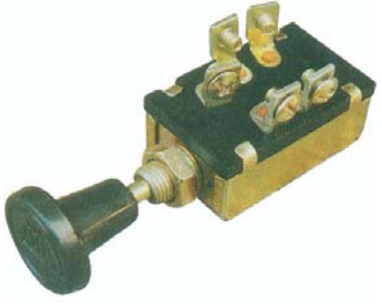

Head lamp switch
Jk108 3p

Head lamp switch
Jk108A 3p

Head lamp switch
Jk108B 3p

Head lamp switch
Jk108D 3p

Head lamp switch
Jk108A 3p

Head lamp switch
Jk107D 2p

Head lamp switch
Jk107B 2p

Head lamp switch
Jk107A 2p

Head lamp switch
Jk107A 2p

Head lamp switch
Jk107 2p

Head lamp switch
Jk106 1p

Head lamp switch
Jk106D 1p

Head lamp switch
Jk106 1p

Head lamp switch
With 30AMP fuse
V.F.HS-69
LS-202

Head lamp switch
with 30AMP fuse
V.F.HS-68
LS-202A

Head lamp switch
with 30AMP fuse
V.F.HS-68
LS-202A

Head lamp switch
Rush-Pull
5 Screw Terminals

Head lamp switch
3P
LS-202A

Head lamp switch
Rush-Pull
5 Screw Terminals

Head lamp switch
JK108C 3P

Head lamp switch

Head lamp switch
Push-Pull

Head lamp switch
2 Screw Terminals

Head lamp switch
2 Screw Terminals
2P

Head Lamp Switch

Head Lamp Switch

Jk303 3P

Head Lamp Switch

5Screw Terminals
 4P
 Off-On-On-On