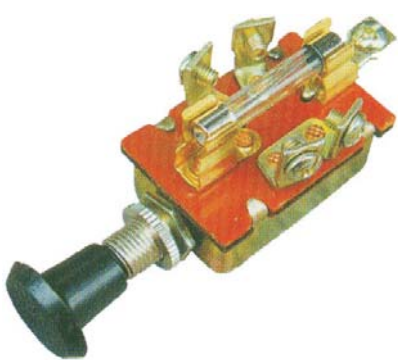

Head lamp switch
Jk108 3p

Head lamp switch
Jk108A 3p

Head lamp switch
Jk108B 3p

Head lamp switch
Jk108D 3p

Head lamp switch
Jk108A 3p

Head lamp switch
Jk107D 2p

Head lamp switch
Jk107B 2p

Head lamp switch
Jk107A 2p

Head lamp switch
Jk107A 2p

Head lamp switch
Jk107 2p

Head lamp switch
Jk106 1p

Head lamp switch
Jk106D 1p

Head lamp switch
Jk106 1p

Head lamp switch
With 30AMP fuse
V.F.HS-69
LS-202

Head lamp switch
with 30AMP fuse
V.F.HS-68
LS-202A

Head lamp switch
with 30AMP fuse
V.F.HS-68
LS-202A

Head lamp switch
Rush-Pull
5 Screw Terminals

Head lamp switch
3P
LS-202A

Head lamp switch
Rush-Pull
5 Screw Terminals

Head lamp switch
JK108C 3P

Head lamp switch

Head lamp switch
Push-Pull

Head lamp switch
2 Screw Terminals

Head lamp switch
2 Screw Terminals
2P

Head Lamp Switch

Head Lamp Switch

Jk303 3P

Head Lamp Switch

5Screw Terminals
 4P
 Off-On-On-On