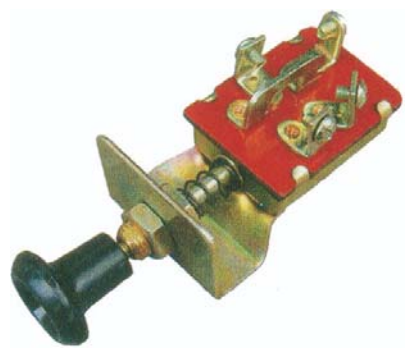

Head lamp switch
Jk107A 2p

Head lamp switch
Jk107 2p

Head lamp switch
Jk106 1p

Head lamp switch
Jk106D 1p

Head lamp switch
Jk106 1p

Head lamp switch
With 30AMP fuse
V.F.HS-69
LS-202

Head lamp switch
with 30AMP fuse
V.F.HS-68
LS-202A

Head lamp switch
with 30AMP fuse
V.F.HS-68
LS-202A

Head lamp switch
Rush-Pull
5 Screw Terminals

Head lamp switch
3P
LS-202A

Head lamp switch
Rush-Pull
5 Screw Terminals

Head lamp switch
JK108C 3P

Head lamp switch

Head lamp switch
Push-Pull

Head lamp switch
2 Screw Terminals

Head lamp switch
2 Screw Terminals
2P

Head Lamp Switch

Head Lamp Switch

Jk303 3P

Head Lamp Switch

5Screw Terminals
 4P
 Off-On-On-On

Head Lamp Switch

Brass Screw
 Terminals
 P/NO-581600

Head Lamp Switch

G.3961 3P
 4Screw Terminals

Push Pull Switch

12V 6A 2Terminals
 5/16 LONG

Head Lamp Switch

G 2867.V.FL-733
 6V 25A 12V 15A
 Mounts Through
 5/8 Holf