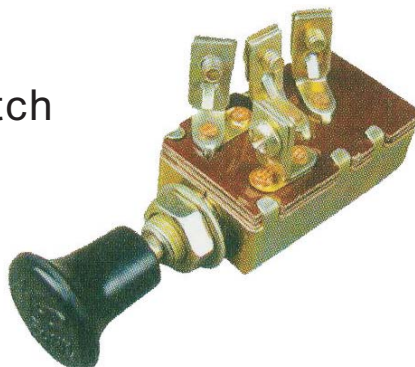

Head lamp switch
Jk108 3p

Head lamp switch
Jk108A 3p

Head lamp switch
Jk108B 3p

Head lamp switch
Jk108D 3p

Head lamp switch
Jk108A 3p

Head lamp switch
Jk107D 2p

Head lamp switch
Jk107B 2p

Head lamp switch
Jk107A 2p

Head lamp switch
Jk107A 2p

Head lamp switch
Jk107 2p

Head lamp switch
Jk106 1p

Head lamp switch
Jk106D 1p

Head lamp switch
Jk106 1p

Head lamp switch
With 30AMP fuse
V.F.HS-69
LS-202

Head lamp switch
with 30AMP fuse
V.F.HS-68
LS-202A

Head lamp switch
with 30AMP fuse
V.F.HS-68
LS-202A

Head lamp switch
Rush-Pull
5 Screw Terminals

Head lamp switch
3P
LS-202A

Head lamp switch
Rush-Pull
5 Screw Terminals

Head lamp switch
JK108C 3P

Head lamp switch

Head Lamp Switch

Brass Screw
 Terminals
 P/NO-581600

Head Lamp Switch

G.3961 3P
 4Screw Terminals

Push Pull Switch

12V 6A 2Terminals
 5/16 LONG

Head Lamp Switch

G 2867.V.FL-733
 6V 25A 12V 15A
 Mounts Through
 5/8 Holf