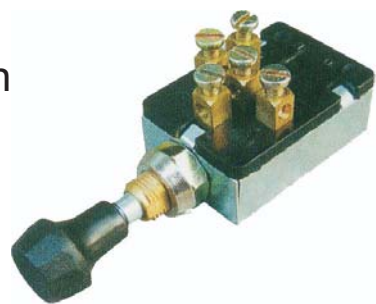

Head lamp switch
with 30AMP fuse
V.F.HS-68
LS-202A

Head lamp switch
Rush-Pull
5 Screw Terminals

Head lamp switch
3P
LS-202A

Head lamp switch
Rush-Pull
5 Screw Terminals

Head lamp switch
JK108C 3P

Head lamp switch

Head lamp switch
Push-Pull

Head lamp switch
2 Screw Terminals

Head lamp switch
2 Screw Terminals
2P

Head Lamp Switch

Head Lamp Switch

Jk303 3P

Head Lamp Switch

5Screw Terminals
 4P
 Off-On-On-On

Head Lamp Switch

Brass Screw
 Terminals
 P/NO-581600

Head Lamp Switch

G.3961 3P
 4Screw Terminals

Push Pull Switch

12V 6A 2Terminals
 5/16 LONG

Head Lamp Switch

G 2867.V.FL-733
 6V 25A 12V 15A
 Mounts Through
 5/8 Holf