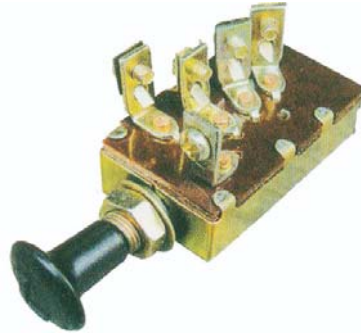

Head lamp switch
Jk108 3p

Head lamp switch
Jk108A 3p

Head lamp switch
Jk108B 3p

Head lamp switch
Jk108D 3p

Head lamp switch
Jk108A 3p

Head lamp switch
Jk107D 2p

Head lamp switch
Jk107B 2p

Head lamp switch
Jk107A 2p

Head lamp switch
Jk107A 2p

Head lamp switch
Jk107 2p

Head lamp switch
Jk106 1p

Head lamp switch
Jk106D 1p

Head lamp switch
Jk106 1p

Head lamp switch
With 30AMP fuse
V.F.HS-69
LS-202

Head lamp switch
with 30AMP fuse
V.F.HS-68
LS-202A

Head lamp switch
with 30AMP fuse
V.F.HS-68
LS-202A

Head lamp switch
Rush-Pull
5 Screw Terminals

Head lamp switch
3P
LS-202A

Head lamp switch
Rush-Pull
5 Screw Terminals

Head lamp switch
JK108C 3P

Head lamp switch

Head Lamp Switch

Brass Screw
 Terminals
 P/NO-581600

Head Lamp Switch

G.3961 3P
 4Screw Terminals

Push Pull Switch

12V 6A 2Terminals
 5/16 LONG

Head Lamp Switch

G 2867.V.FL-733
 6V 25A 12V 15A
 Mounts Through
 5/8 Holf