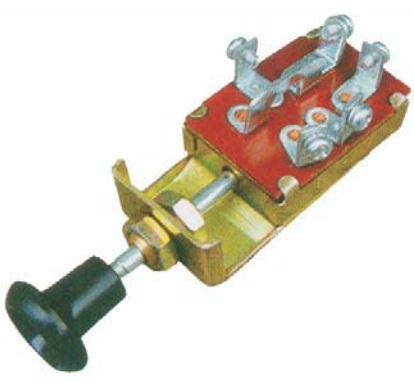

Head lamp switch
with 30AMP fuse
V.F.HS-68
LS-202A

Head lamp switch
Rush-Pull
5 Screw Terminals

Head lamp switch
3P
LS-202A

Head lamp switch
Rush-Pull
5 Screw Terminals

Head lamp switch
JK108C 3P

Head lamp switch

Head lamp switch
Push-Pull

Head lamp switch
2 Screw Terminals

Head lamp switch
2 Screw Terminals
2P

Head Lamp Switch

Head Lamp Switch

Jk303 3P

Head Lamp Switch

5Screw Terminals
 4P
 Off-On-On-On

Head Lamp Switch

Brass Screw
 Terminals
 P/NO-581600

Head Lamp Switch

G.3961 3P
 4Screw Terminals

Push Pull Switch

12V 6A 2Terminals
 5/16 LONG

Head Lamp Switch

G 2867.V.FL-733
 6V 25A 12V 15A
 Mounts Through
 5/8 Holf

Rush Button Starter
 Horn Switch

G 3P 3 Lrating
 6V DC@25A
 12V DC@15A

Universal starter switch
G2876 VFL-733
6V 25A 12V 15A
Mounts Through
5/8 hole

Head Lamp Switch
JK-105A 1P

Head Lamp Switch
JK-105A 1P