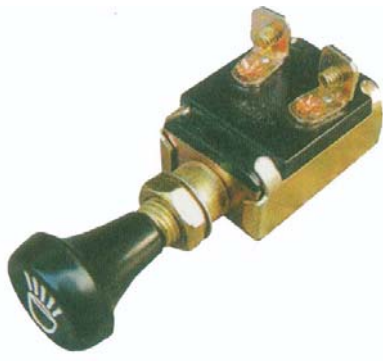

Head lamp switch
Jk107A 2p

Head lamp switch
Jk107 2p

Head lamp switch
Jk106 1p

Head lamp switch
Jk106D 1p

Head lamp switch
Jk106 1p

Head lamp switch
With 30AMP fuse
V.F.HS-69
LS-202

Head lamp switch
with 30AMP fuse
V.F.HS-68
LS-202A

Head lamp switch
with 30AMP fuse
V.F.HS-68
LS-202A

Head lamp switch
Rush-Pull
5 Screw Terminals

Head lamp switch
3P
LS-202A

Head lamp switch
Rush-Pull
5 Screw Terminals

Head lamp switch
JK108C 3P

Head lamp switch

Head lamp switch
Push-Pull

Head lamp switch
2 Screw Terminals

Head lamp switch
2 Screw Terminals
2P

Head Lamp Switch

Head Lamp Switch

Jk303 3P

Head Lamp Switch

5Screw Terminals
 4P
 Off-On-On-On

Head Lamp Switch

Brass Screw
 Terminals
 P/NO-581600

Head Lamp Switch

G.3961 3P
 4Screw Terminals

Push Pull Switch

12V 6A 2Terminals
 5/16 LONG

Head Lamp Switch

G 2867.V.FL-733
 6V 25A 12V 15A
 Mounts Through
 5/8 Holf