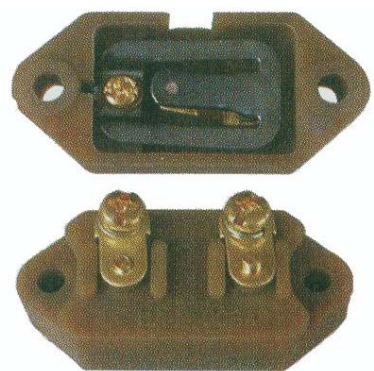

Head Lamp Switch

Brass Screw
 Terminals
 P/NO-581600

Head Lamp Switch

G.3961 3P
 4Screw Terminals

Push Pull Switch

12V 6A 2Terminals
 5/16 LONG

Head Lamp Switch

G 2867.V.FL-733
 6V 25A 12V 15A
 Mounts Through
 5/8 Holf

Rush Button Starter
 Horn Switch

G 3P 3 Lrating
 6V DC@25A
 12V DC@15A

Universal starter switch
G2876 VFL-733
6V 25A 12V 15A
Mounts Through
5/8 hole

Head Lamp Switch
JK-105A 1P

Head Lamp Switch
JK-105A 1P

Push Pull Switch
ON-Off
12V 16A

Push Pull Switch
ON-Off
12V 16A

Heavy duty push-
pull switch
V.F.SW-101
G1820
75A

Head Lamp Switch

Head Lamp Switch

Head Lamp Switch
Universal
2 Screw Terminals
2P

Head Lamp Switch
Universal with 30A
fuse
V.F HS-69

Head Lamp Switch
2P

Head Lamp Switch

Head Lamp Switch
G3961 3P
4Screw Terminals
off-on-on
1-1/4long

Head Lamp Switch
3P

Head Lamp Switch
Universal with 30A
fuse
V.F HS-69

Universal Starter
Switch

Starter Switch
Universal
Jk260