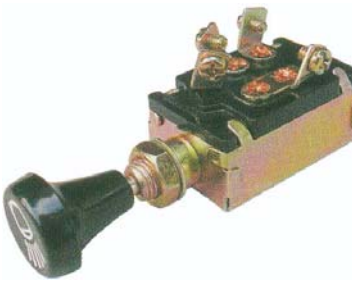

Head Lamp Switch

Brass Screw
 Terminals
 P/NO-581600

Head Lamp Switch

G.3961 3P
 4Screw Terminals

Push Pull Switch

12V 6A 2Terminals
 5/16 LONG

Head Lamp Switch

G 2867.V.FL-733
 6V 25A 12V 15A
 Mounts Through
 5/8 Holf

Rush Button Starter
 Horn Switch

G 3P 3 Lrating
 6V DC@25A
 12V DC@15A

Universal starter switch
G2876 VFL-733
6V 25A 12V 15A
Mounts Through
5/8 hole

Head Lamp Switch
JK-105A 1P

Head Lamp Switch
JK-105A 1P

Push Pull Switch
ON-Off
12V 16A

Push Pull Switch
ON-Off
12V 16A

Heavy duty push-
pull switch
V.F.SW-101
G1820
75A

Head Lamp Switch

Head Lamp Switch

Head Lamp Switch
Universal
2 Screw Terminals
2P

Head Lamp Switch
Universal with 30A
fuse
V.F HS-69

Head Lamp Switch
2P

Head Lamp Switch

Head Lamp Switch
G3961 3P
4Screw Terminals
off-on-on
1-1/4long

Head Lamp Switch
3P

Head Lamp Switch
Universal with 30A
fuse
V.F HS-69

Universal Starter
Switch

Starter Switch
Universal
Jk260