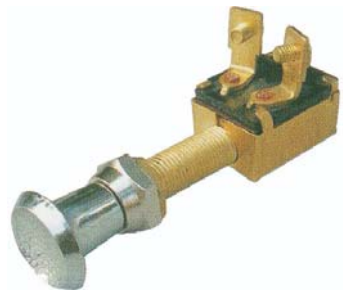

Head Lamp Switch

Brass Screw
 Terminals
 P/NO-581600

Head Lamp Switch

G.3961 3P
 4Screw Terminals

Push Pull Switch

12V 6A 2Terminals
 5/16 LONG

Head Lamp Switch

G 2867.V.FL-733
 6V 25A 12V 15A
 Mounts Through
 5/8 Holf

Rush Button Starter
 Horn Switch

G 3P 3 Lrating
 6V DC@25A
 12V DC@15A

Universal starter switch
G2876 VFL-733
6V 25A 12V 15A
Mounts Through
5/8 hole

Head Lamp Switch
JK-105A 1P

Head Lamp Switch
JK-105A 1P

Push Pull Switch
ON-Off
12V 16A

Push Pull Switch
ON-Off
12V 16A

Heavy duty push-
pull switch
V.F.SW-101
G1820
75A

Head Lamp Switch

Head Lamp Switch

Head Lamp Switch
Universal
2 Screw Terminals
2P

Head Lamp Switch
Universal with 30A
fuse
V.F HS-69

Head Lamp Switch
2P

Head Lamp Switch

Head Lamp Switch
G3961 3P
4Screw Terminals
off-on-on
1-1/4long

Head Lamp Switch
3P

Head Lamp Switch
Universal with 30A
fuse
V.F HS-69

Universal Starter
Switch

Starter Switch
Universal
Jk260