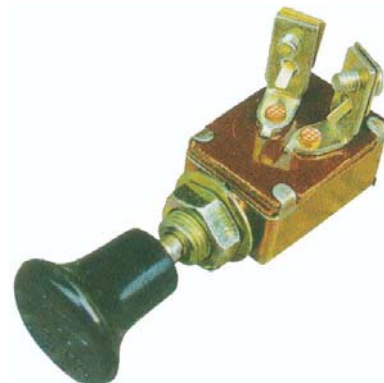

Head lamp switch
Jk108 3p

Head lamp switch
Jk108A 3p

Head lamp switch
Jk108B 3p

Head lamp switch
Jk108D 3p

Head lamp switch
Jk108A 3p

Head lamp switch
Jk107D 2p

Head lamp switch
Jk107B 2p

Head lamp switch
Jk107A 2p

Head lamp switch
Jk107A 2p

Head lamp switch
Jk107 2p

Head lamp switch
Jk106 1p

Head lamp switch
Jk106D 1p

Head lamp switch
Jk106 1p

Head lamp switch
With 30AMP fuse
V.F.HS-69
LS-202

Head lamp switch
with 30AMP fuse
V.F.HS-68
LS-202A

Head lamp switch
with 30AMP fuse
V.F.HS-68
LS-202A

Head lamp switch
Rush-Pull
5 Screw Terminals

Head lamp switch
3P
LS-202A

Head lamp switch
Rush-Pull
5 Screw Terminals

Head lamp switch
JK108C 3P

Head lamp switch

Head lamp switch
Push-Pull

Head lamp switch
2 Screw Terminals

Head lamp switch
2 Screw Terminals
2P

Head Lamp Switch

Head Lamp Switch

Jk303 3P

Head Lamp Switch

5Screw Terminals
 4P
 Off-On-On-On