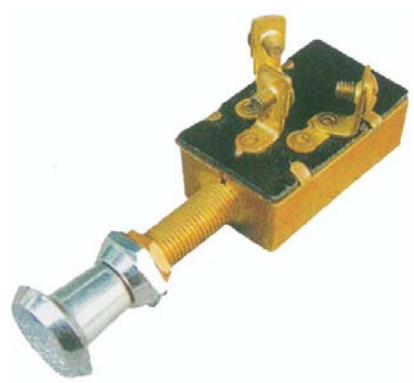

Head lamp switch
with 30AMP fuse
V.F.HS-68
LS-202A

Head lamp switch
Rush-Pull
5 Screw Terminals

Head lamp switch
3P
LS-202A

Head lamp switch
Rush-Pull
5 Screw Terminals

Head lamp switch
JK108C 3P

Head lamp switch

Head lamp switch
Push-Pull

Head lamp switch
2 Screw Terminals

Head lamp switch
2 Screw Terminals
2P

Head Lamp Switch

Head Lamp Switch

Jk303 3P

Head Lamp Switch

5Screw Terminals
 4P
 Off-On-On-On

Head Lamp Switch

Brass Screw
 Terminals
 P/NO-581600

Head Lamp Switch

G.3961 3P
 4Screw Terminals

Push Pull Switch

12V 6A 2Terminals
 5/16 LONG

Head Lamp Switch

G 2867.V.FL-733
 6V 25A 12V 15A
 Mounts Through
 5/8 Holf