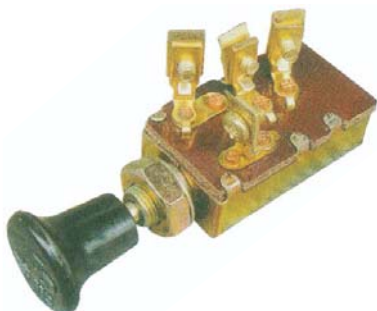

Head lamp switch
Jk108 3p

Head lamp switch
Jk108A 3p

Head lamp switch
Jk108B 3p

Head lamp switch
Jk108D 3p

Head lamp switch
Jk108A 3p

Head lamp switch
Jk107D 2p

Head lamp switch
Jk107B 2p

Head lamp switch
Jk107A 2p

Head lamp switch
Jk107A 2p

Head lamp switch
Jk107 2p

Head lamp switch
Jk106 1p

Head lamp switch
Jk106D 1p

Head lamp switch
Jk106 1p

Head lamp switch
With 30AMP fuse
V.F.HS-69
LS-202

Head lamp switch
with 30AMP fuse
V.F.HS-68
LS-202A

Head lamp switch
with 30AMP fuse
V.F.HS-68
LS-202A

Head lamp switch
Rush-Pull
5 Screw Terminals

Head lamp switch
3P
LS-202A

Head lamp switch
Rush-Pull
5 Screw Terminals

Head lamp switch
JK108C 3P

Head lamp switch

Head Lamp Switch

Brass Screw
 Terminals
 P/NO-581600

Head Lamp Switch

G.3961 3P
 4Screw Terminals

Push Pull Switch

12V 6A 2Terminals
 5/16 LONG

Head Lamp Switch

G 2867.V.FL-733
 6V 25A 12V 15A
 Mounts Through
 5/8 Holf