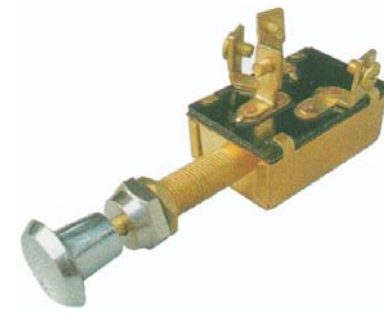

Head Lamp Switch

Brass Screw
 Terminals
 P/NO-581600

Head Lamp Switch

G.3961 3P
 4Screw Terminals

Push Pull Switch

12V 6A 2Terminals
 5/16 LONG

Head Lamp Switch

G 2867.V.FL-733
 6V 25A 12V 15A
 Mounts Through
 5/8 Holf

Rush Button Starter
 Horn Switch

G 3P 3 Lrating
 6V DC@25A
 12V DC@15A

Universal starter switch
G2876 VFL-733
6V 25A 12V 15A
Mounts Through
5/8 hole

Head Lamp Switch
JK-105A 1P

Head Lamp Switch
JK-105A 1P

Push Pull Switch
ON-Off
12V 16A

Push Pull Switch
ON-Off
12V 16A

Heavy duty push-
pull switch
V.F.SW-101
G1820
75A

Head Lamp Switch

Head Lamp Switch

Head Lamp Switch
Universal
2 Screw Terminals
2P

Head Lamp Switch
Universal with 30A
fuse
V.F HS-69

Head Lamp Switch
2P

Head Lamp Switch

Head Lamp Switch
G3961 3P
4Screw Terminals
off-on-on
1-1/4long

Head Lamp Switch
3P

Head Lamp Switch
Universal with 30A
fuse
V.F HS-69

Universal Starter
Switch

Starter Switch
Universal
Jk260