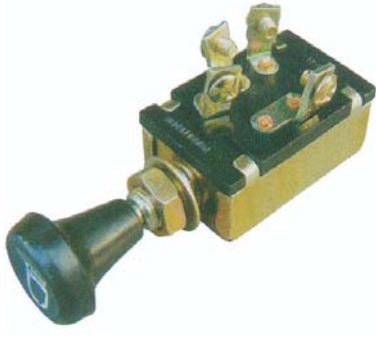

Head lamp switch
Jk108 3p

Head lamp switch
Jk108A 3p

Head lamp switch
Jk108B 3p

Head lamp switch
Jk108D 3p

Head lamp switch
Jk108A 3p

Head lamp switch
Jk107D 2p

Head lamp switch
Jk107B 2p

Head lamp switch
Jk107A 2p

Head lamp switch
Jk107A 2p

Head lamp switch
Jk107 2p

Head lamp switch
Jk106 1p

Head lamp switch
Jk106D 1p

Head lamp switch
Jk106 1p

Head lamp switch
With 30AMP fuse
V.F.HS-69
LS-202

Head lamp switch
with 30AMP fuse
V.F.HS-68
LS-202A

Head lamp switch
with 30AMP fuse
V.F.HS-68
LS-202A

Head lamp switch
Rush-Pull
5 Screw Terminals

Head lamp switch
3P
LS-202A

Head lamp switch
Rush-Pull
5 Screw Terminals

Head lamp switch
JK108C 3P

Head lamp switch

Head lamp switch
Push-Pull

Head lamp switch
2 Screw Terminals

Head lamp switch
2 Screw Terminals
2P

Head Lamp Switch

Head Lamp Switch

Jk303 3P

Head Lamp Switch

5Screw Terminals
 4P
 Off-On-On-On