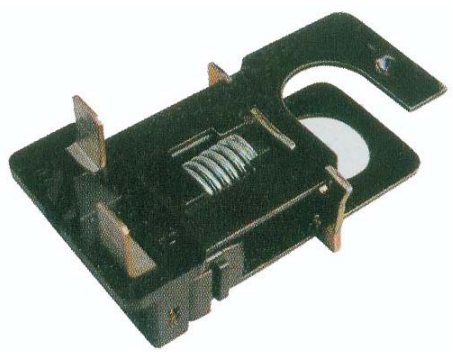

Head Lamp Switch

Brass Screw
 Terminals
 P/NO-581600

Head Lamp Switch

G.3961 3P
 4Screw Terminals

Push Pull Switch

12V 6A 2Terminals
 5/16 LONG

Head Lamp Switch

G 2867.V.FL-733
 6V 25A 12V 15A
 Mounts Through
 5/8 Holf

Rush Button Starter
 Horn Switch

G 3P 3 Lrating
 6V DC@25A
 12V DC@15A

Universal starter switch
G2876 VFL-733
6V 25A 12V 15A
Mounts Through
5/8 hole

Head Lamp Switch
JK-105A 1P

Head Lamp Switch
JK-105A 1P

Push Pull Switch
ON-Off
12V 16A

Push Pull Switch
ON-Off
12V 16A

Heavy duty push-
pull switch
V.F.SW-101
G1820
75A

Head Lamp Switch

Head Lamp Switch

Head Lamp Switch
Universal
2 Screw Terminals
2P

Head Lamp Switch
Universal with 30A
fuse
V.F HS-69

Head Lamp Switch
2P

Head Lamp Switch

Head Lamp Switch
G3961 3P
4Screw Terminals
off-on-on
1-1/4long

Head Lamp Switch
3P

Head Lamp Switch
Universal with 30A
fuse
V.F HS-69

Universal Starter
Switch

Starter Switch
Universal
Jk260