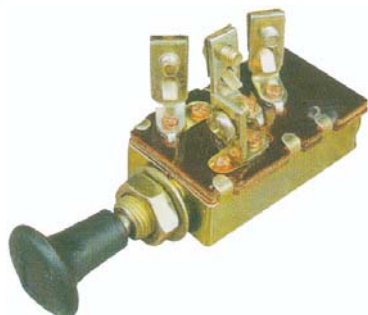

Head lamp switch
Jk108 3p

Head lamp switch
Jk108A 3p

Head lamp switch
Jk108B 3p

Head lamp switch
Jk108D 3p

Head lamp switch
Jk108A 3p

Head lamp switch
Jk107D 2p

Head lamp switch
Jk107B 2p

Head lamp switch
Jk107A 2p

Head lamp switch
Jk107A 2p

Head lamp switch
Jk107 2p

Head lamp switch
Jk106 1p

Head lamp switch
Jk106D 1p

Head lamp switch
Jk106 1p

Head lamp switch
With 30AMP fuse
V.F.HS-69
LS-202

Head lamp switch
with 30AMP fuse
V.F.HS-68
LS-202A

Head lamp switch
with 30AMP fuse
V.F.HS-68
LS-202A

Head lamp switch
Rush-Pull
5 Screw Terminals

Head lamp switch
3P
LS-202A

Head lamp switch
Rush-Pull
5 Screw Terminals

Head lamp switch
JK108C 3P

Head lamp switch

Head Lamp Switch

Brass Screw
 Terminals
 P/NO-581600

Head Lamp Switch

G.3961 3P
 4Screw Terminals

Push Pull Switch

12V 6A 2Terminals
 5/16 LONG

Head Lamp Switch

G 2867.V.FL-733
 6V 25A 12V 15A
 Mounts Through
 5/8 Holf