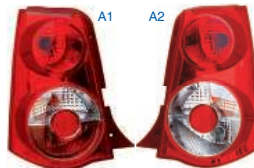

PANEL OF WATER TANK

FOR PICANTO 2008

TM-K-5001B

HEAD LAMP
L 92101-07520
R 92102-07520

TM-K-5004B

TAIL LAMP
L 92401-07510
R 92402-07510
L 92401-07530
R 92402-07530

TM-K-5002B

FOG LAMP
L 92201-07500
R 92202-07500